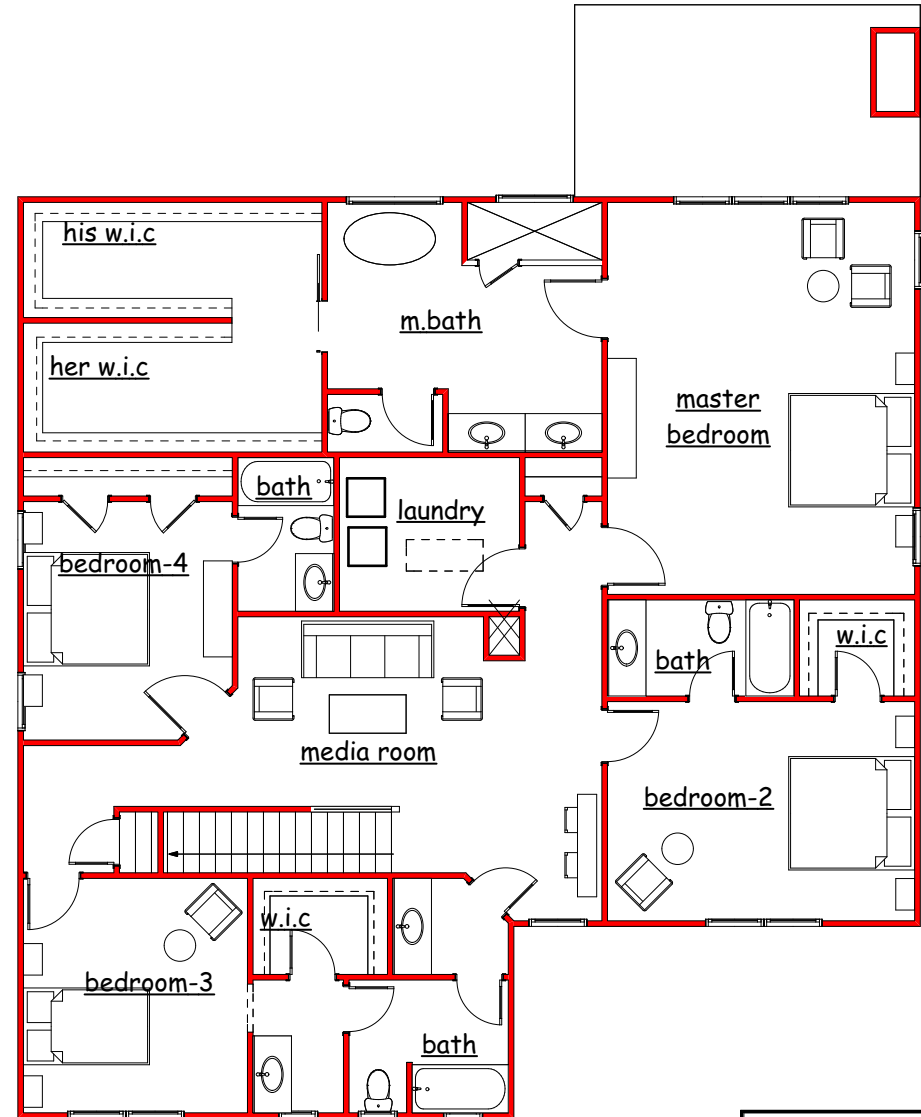

# WELLINGTON

3432 SQ. FT.  
47'-0" x 58'-0"

ABOVE INFORMATION IS SUBJECT TO ERRORS &  
OMISSION AND SUBJECT TO CHANGE WITHOUT NOTICE