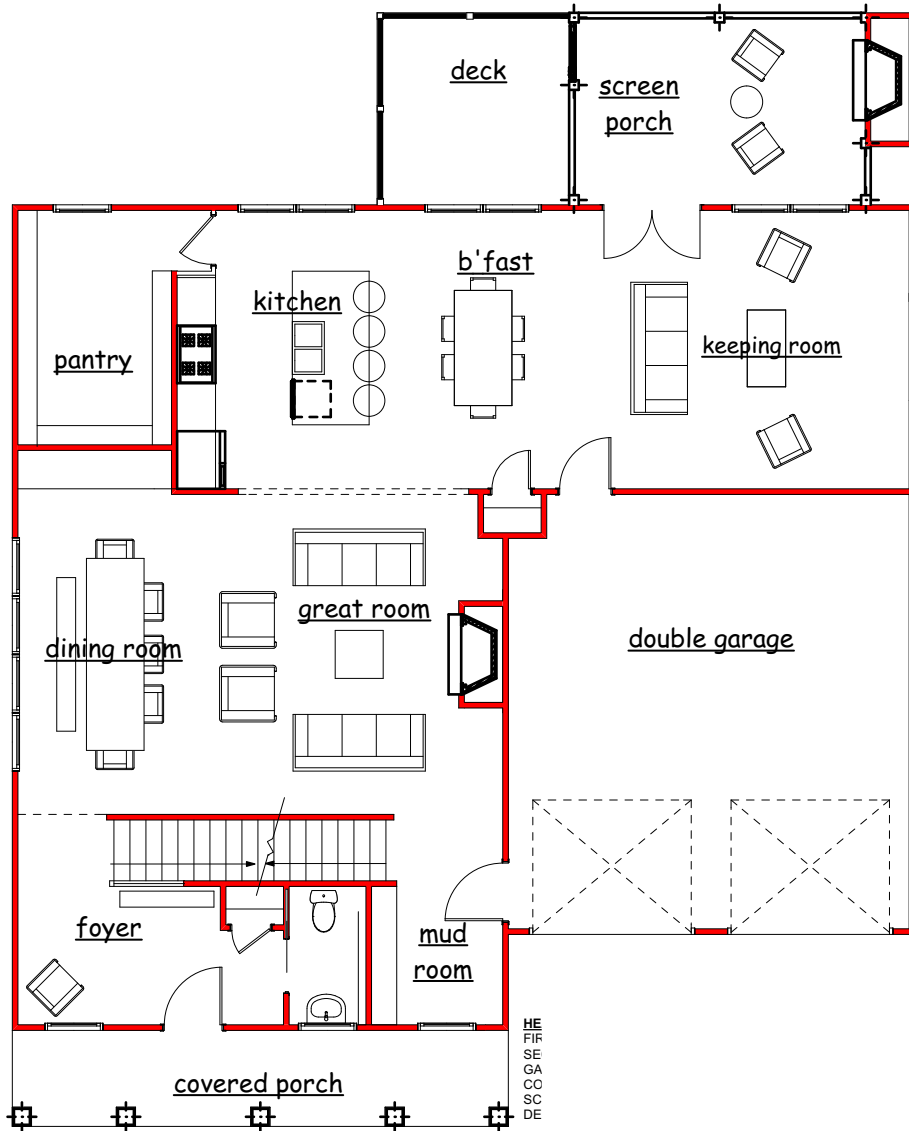

# WELLINGTON

3432 SQ. FT.  
47'-0" x 58'-0"

ABOVE INFORMATION IS SUBJECT TO ERRORS &  
OMISSION AND SUBJECT TO CHANGE WITHOUT NOTICE